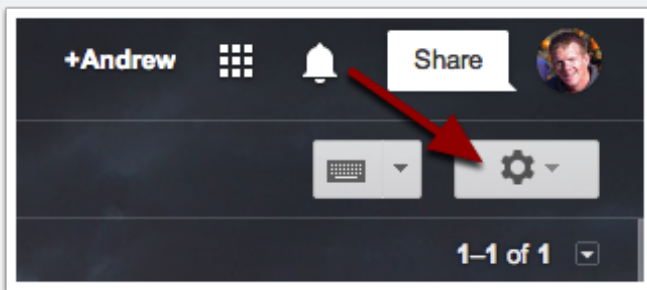

Noblesville Schools Logo in Signature

Use these directions to add the Noblesville Schools logo to your Gmail signature.

Open Gmail and click on the gear in the top right, select settings.

Scroll down to signature

Place the cursor where you would like the image and select Insert Image

Noblesville Schools Logo in Signature

Insert the following image URL: <http://goo.gl/tVKObH>

Add an Image

Web address (URL)

Image URL