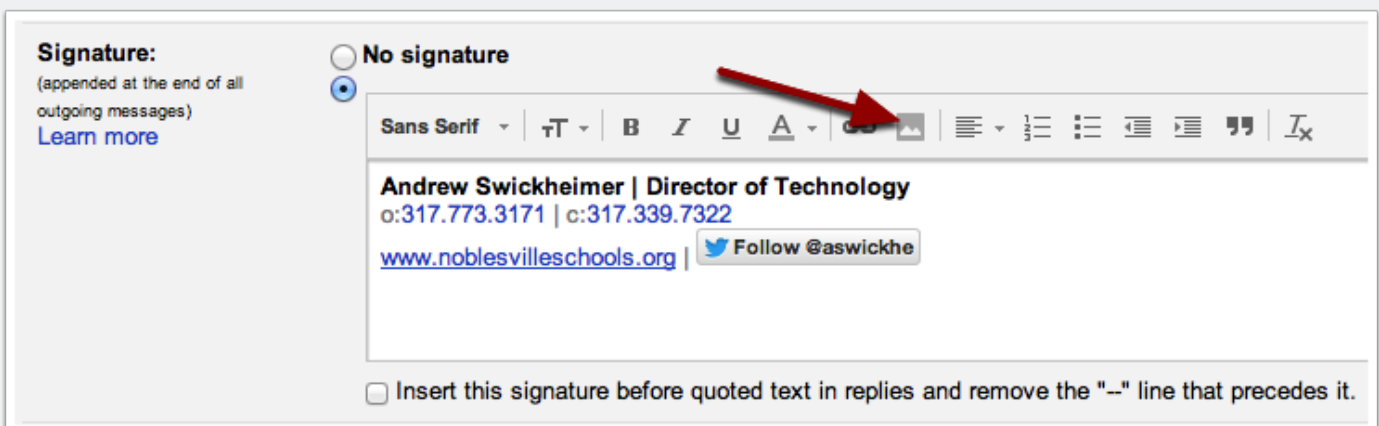

Scroll down to signature

Place the cursor where you would like the image and select Insert Image