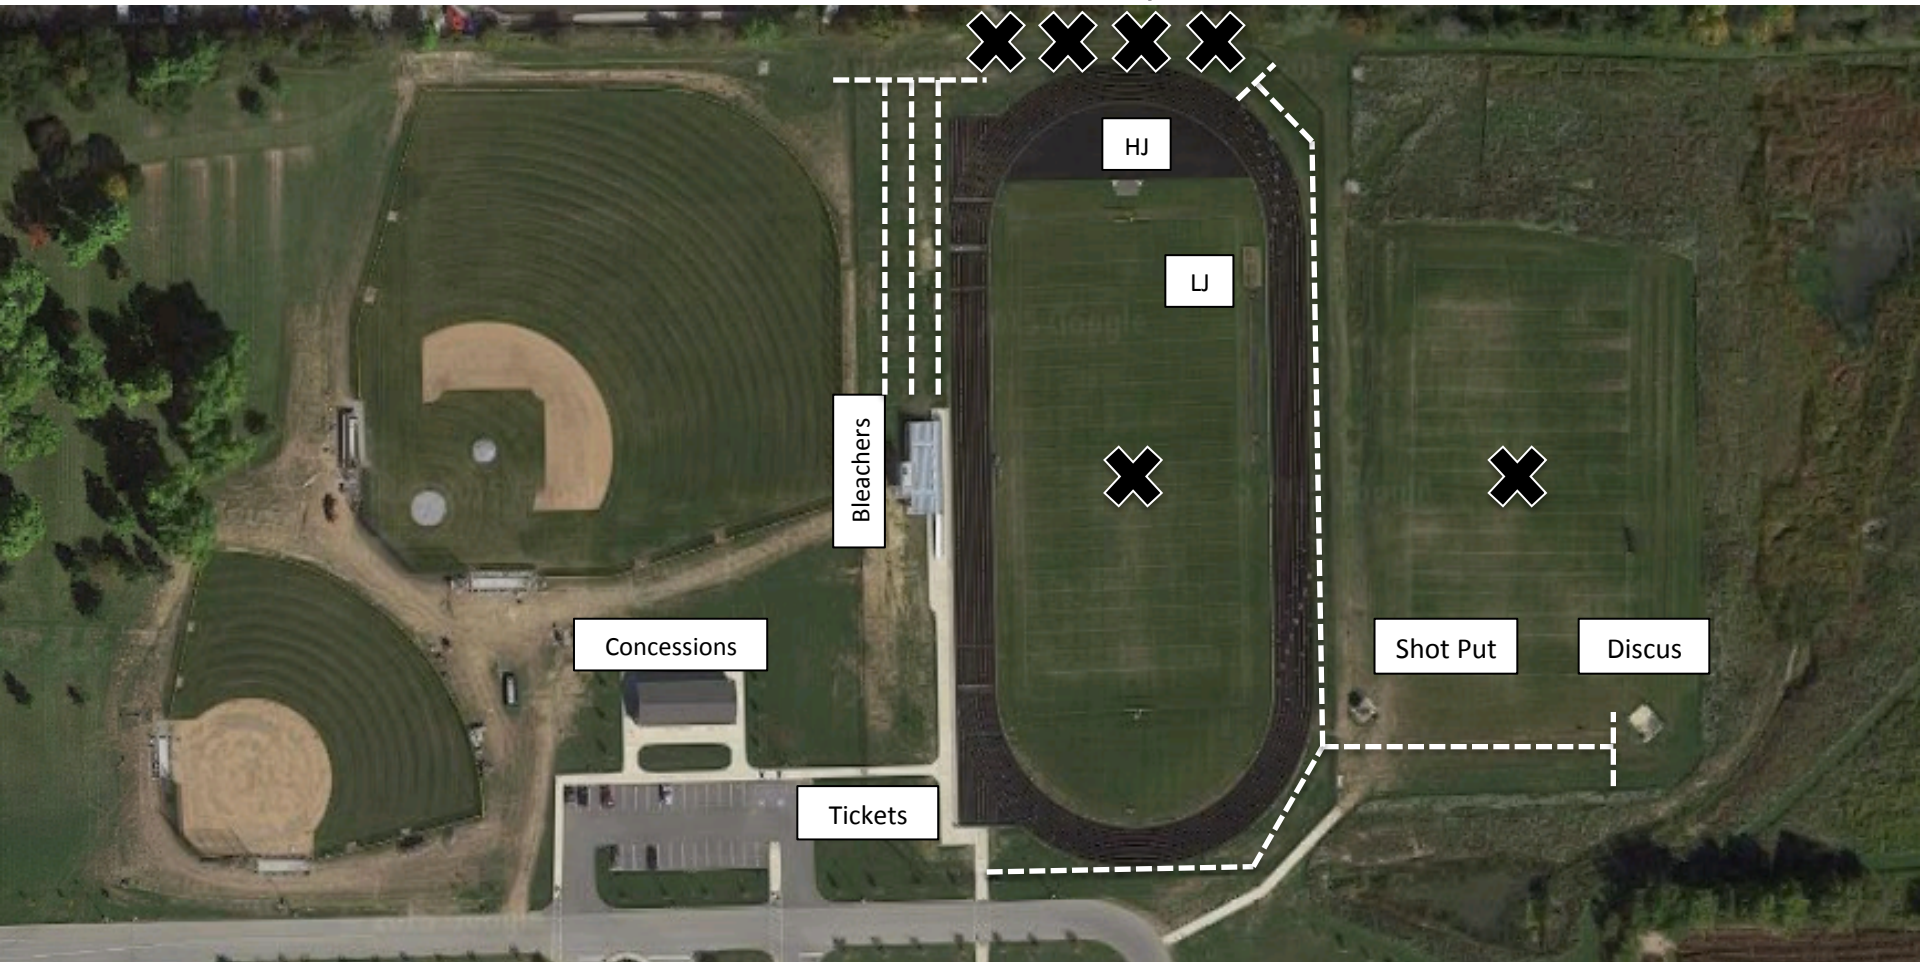

Noblesville West Middle School Track and Field Complex

Instructions for Fans and Spectators

- Please enter and pay through the southwest gate.
- There are bleachers, but we encourage you to bring your own lawn chair in case we reach capacity.
- You may set up lawn chairs north of the bleachers, or at the proper field event area (indicated by dashed lines).
- If you would like to watch a field event, you must use the south sidewalk + grassy area to head East/North (follow the dashed lines).
- Fans/Spectators are not permitted on the football field at any time.
- At no time is a fan/spectator permitted to cross the track.
- Please stay out of the North turn and remain within only the designated fan/spectator areas at all times.
- Ticket Price is \$3 – Maximum \$12 per Family.