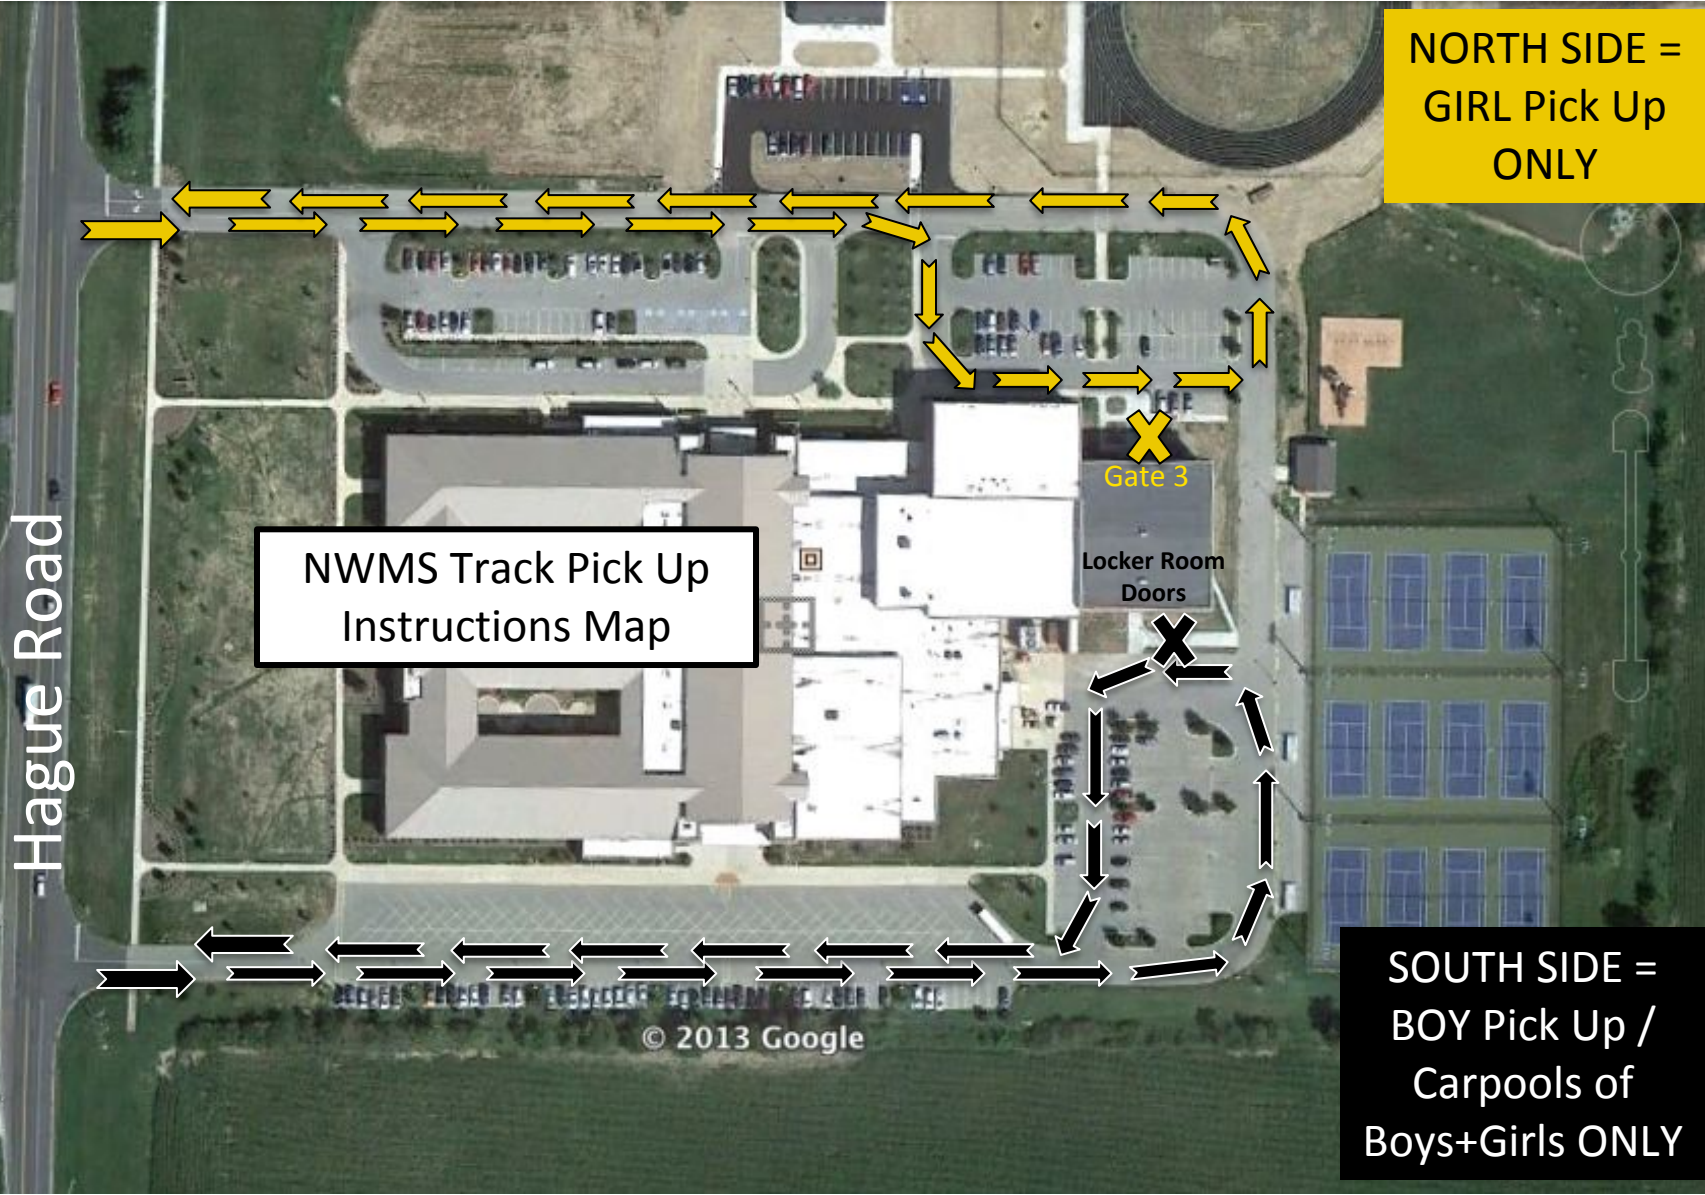

Girls track parents are to use the NORTH entrance off of Hague road to enter and exit for pick up. Girls can be picked up outside of the Gate 3 athletic entrance. Note: If your daughter is carpooling with a boys track team parent, they should be picked up on the south side of the building with the boys team.

Boys track parents are to use the SOUTH entrance off of Hague road to enter and exit for pick up. Boys can be picked up outside of the locker room by the tennis courts.