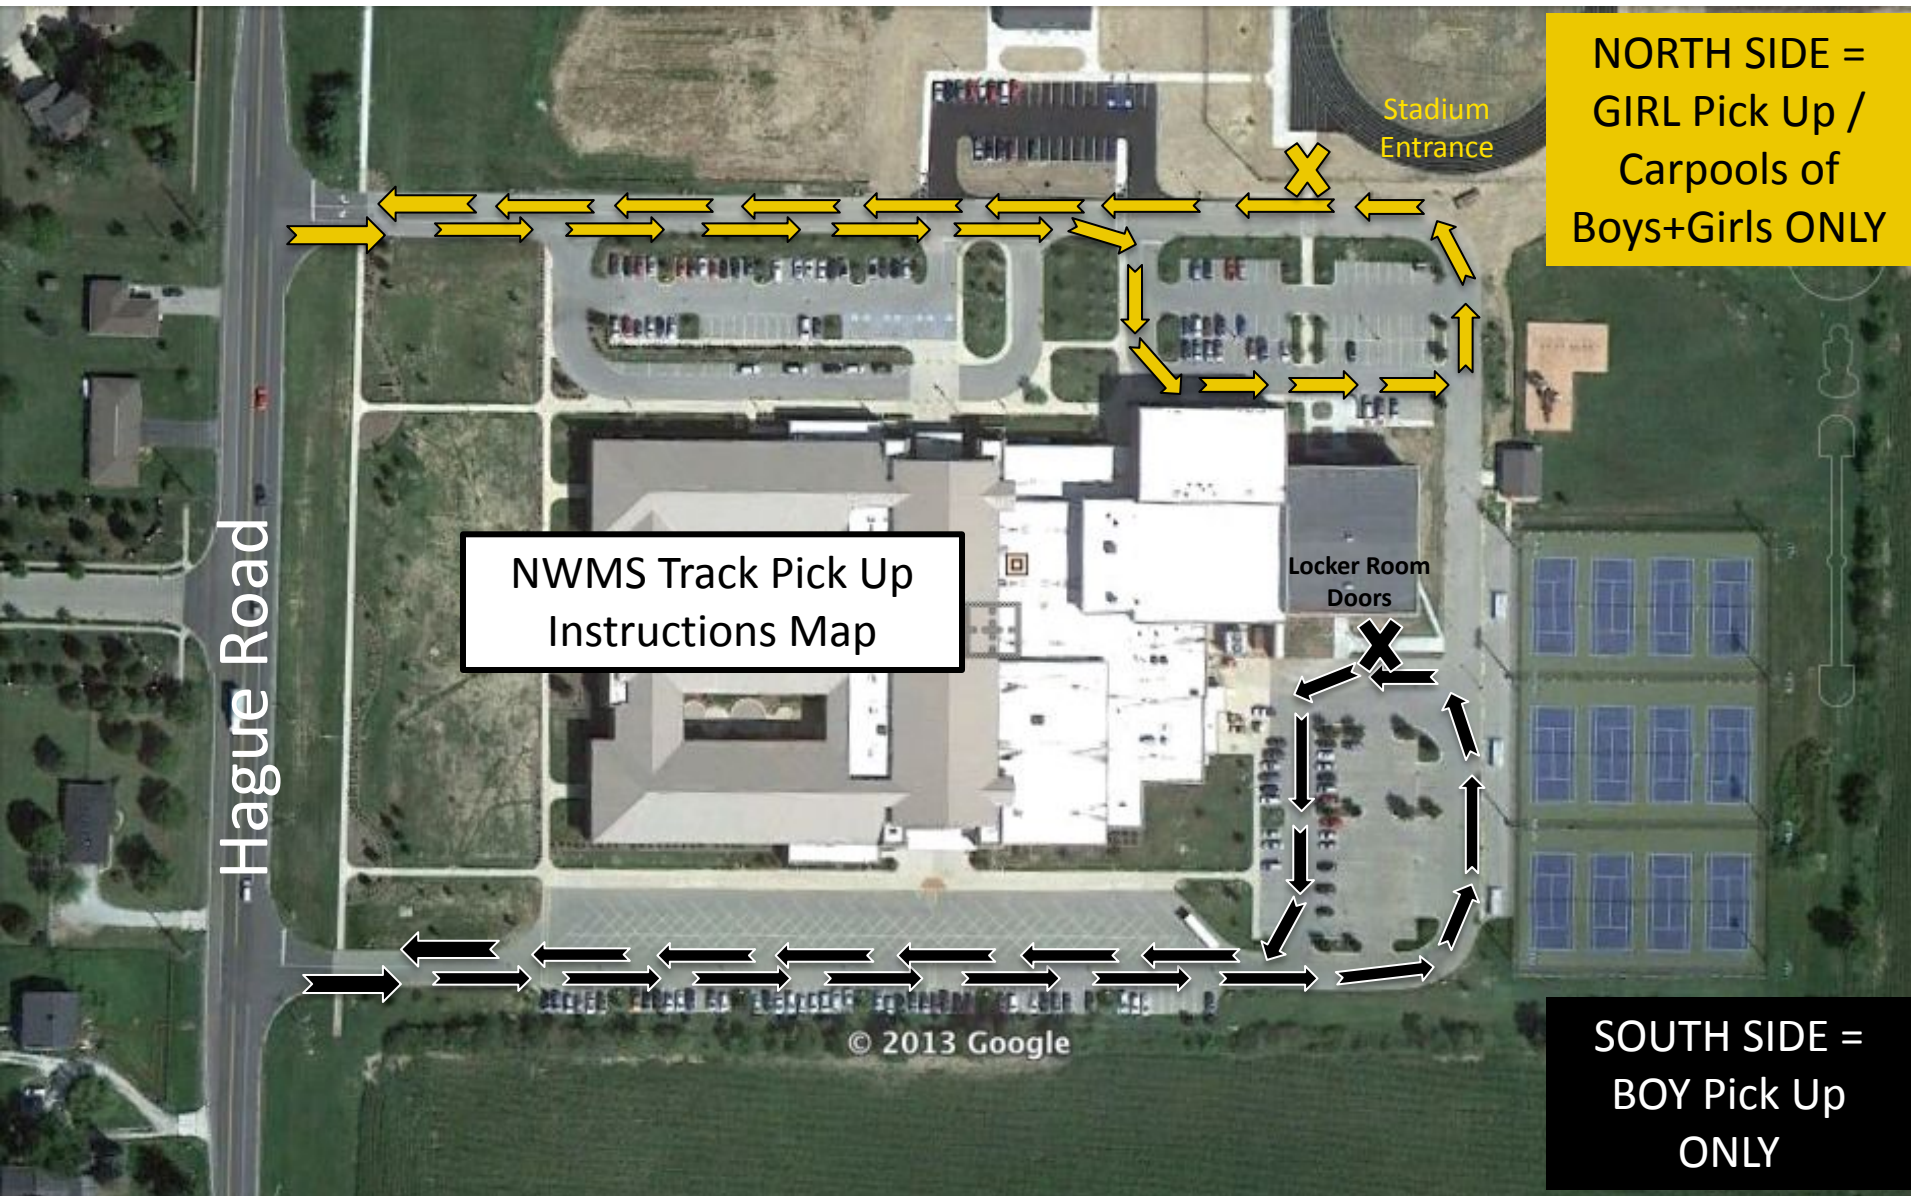

Girls track parents are to use the NORTH entrance off of Hague road to enter and exit for pick up. Girls can be picked up outside of the Stadium entrance. Girls team members will keep their belongings outside in the stadium during practice.

Boys track parents are to use the SOUTH entrance off of Hague road to enter and exit for pick up. Boys can be picked up outside of the locker room by the tennis courts. **Note:** If your son is carpooling with a girls track team family, they should be picked up on the north side of the building with the girls team - they will need to bring their backpack/belongings to the stadium during practice.